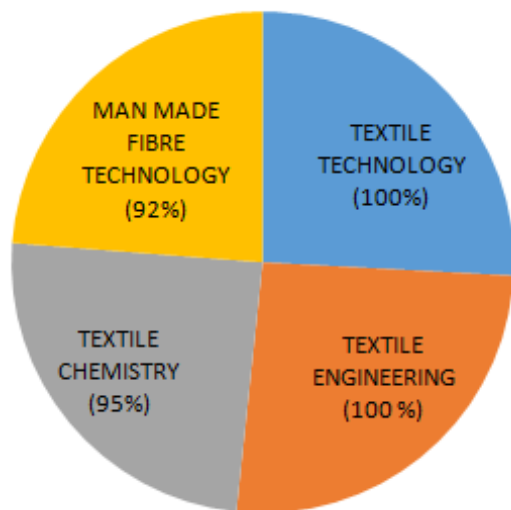

PLACEMENT RECORD - 2019-23

BRANCH	PLACED	TOTAL	% PLACED
TEXTILE TECHNOLOGY	45	45	100%
TEXTILE ENGINEERING	43	43	100%
TEXTILE CHEMISTRY	54	57	95%
MAN MADE FIBRE TECHNOLOGY	36	39	92%
TOTAL	176	184	97 %

Sr. No.	Student NAME	UNIVERSITY ROLL NO.	Year of Passing From The Institute	Discipline	On/Off Campus Placement	Package (LPA)	Name of Employer
1	Abhinav Singh	2000440629001	2022-23	MMFT	Campus Placement	3	WELL KNOWN
2	ABHISHEK CHAUHAN	1900440620001	2022-23	MMFT	Campus Placement	3	BHAGIRATHI TEXTILE MILLS
3	AdarshVishwakarma	1900440620002	2022-23	MMFT	Campus Placement	3	WELL KNOWN
4	AJAY KUMAR	1900440620003	2022-23	MMFT	Campus Placement	3.3	RAJASTHAN SPINNING & WEAVING MILLS
5	AMIT KUMAR	1900440620004	2022-23	MMFT	Campus Placement	4	CREATIVE TEXTILE
6	ANKUR KUMAR	1900440620005	2022-23	MMFT	Campus Placement	3	SAGAR YARNS
7	ANKUR VERMA	1900440620006	2022-23	MMFT	Campus Placement	3.3	RAJASTHAN SPINNING & WEAVING MILLS
8	ANOOP KUMAR	1900440620007	2022-23	MMFT	Campus Placement	3.5	RELIANCE VIMAL
9	ASHISH VISHKARMA	2000440629002	2022-23	MMFT	Campus Placement	3	RSJ INSPECTION SERVICE LTD.
10	BabitaKumari	1900440620008	2022-23	MMFT	Awaited		
11	Ektasingh	2000440629003	2022-23	MMFT	Awaited		
12	FARHAD ALI	1900440620009	2022-23	MMFT	Campus Placement	3	OSWAL WOOLLEN MILLS
13	KhushbooKumari	1900440620011	2022-23	MMFT	Higher Studies		
14	MODIT	2000440609004	2022-23	MMFT	Campus Placement	3.3	RAJASTHAN SPINNING & WEAVING MILLS
15	MOHD ANAS	1900440620012	2022-23	MMFT	Campus Placement	7.5	RELIANCE PETCEM
16	NIKHIL CHAUHAN	1900440620013	2022-23	MMFT	Campus Placement	3	BHAGIRATHI TEXTILE MILLS
17	PRABHAT KUMAR	1900440620014	2022-23	MMFT	Campus Placement	3	SAGAR YARNS
18	Prashant Gupta	1900440620015	2022-23	MMFT	Higher Studies		
19	PRINCE KUMAR	1900440620016	2022-23	MMFT	Campus Placement	3	OSWAL WOOLLEN MILLS
20	RIYA SINGH	1900440620018	2022-23	MMFT	Campus Placement	3.6	WELSPUN INDIA LTD.
21	SAKSHI GUPTA	1900440620020	2022-23	MMFT	Campus Placement	3.2	SANATHAN TEXTILES
22	SAPNA PAL	1900440620021	2022-23	MMFT	Campus Placement	3	NAHAR SPINNING MILLS
23	SAUMYADEEP DEV	2000440629006	2022-23	MMFT	Campus Placement	3.5	SHAHI EXPORTS PVT. LTD.
24	SAURABH KUSHWAHA	1900440620022	2022-23	MMFT	Campus Placement	3	RSJ INSPECTION SERVICE LTD.
25	SHAILESH KUMAR PAL	2000440629004	2022-23	MMFT	Campus Placement	3	NAHAR SPINNING MILLS
26	SHERYA SHUKLA	1900440620025	2022-23	MMFT	Campus Placement	3.5	RELIANCE VIMAL
27	ShivajiParashar	2000440629005	2022-23	MMFT	Campus Placement	3	Richa Textiles
28	SHIVAM	1800440620033	2022-23	MMFT	Campus Placement	3	NAHAR SPINNING MILLS
29	SHIVANI GUPTA	1900440620023	2022-23	MMFT	Campus Placement	7.5	RELIANCE PETCEM
30	Shivani Mishra	1900440620024	2022-23	MMFT	Awaited		
31	SHRISTI KATIYAR	1900440620026	2022-23	MMFT	Campus Placement	3.3	RAJASTHAN SPINNING & WEAVING MILLS
32	SONAM GUPTA	1900440620027	2022-23	MMFT	Campus Placement	3	NAHAR SPINNING MILLS
33	SONU KUMAR	1900440620028	2022-23	MMFT	Campus Placement	3	RSJ INSPECTION SERVICE LTD.
34	SWETA MISHRA	1900440620029	2022-23	MMFT	Campus Placement	3	SAGAR YARNS